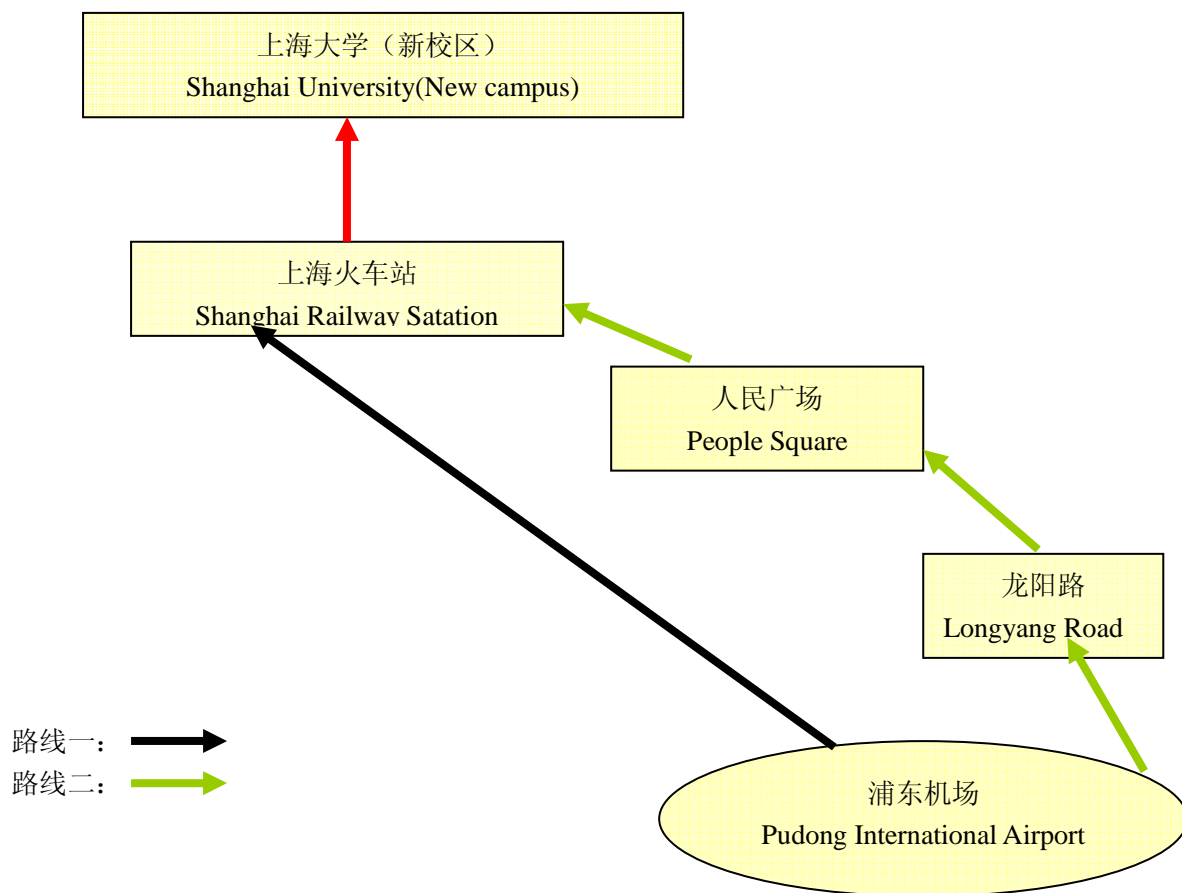

浦东机场至上海大学（新校区）路线图

The ways from Pudong International Airport to Shanghai University (New campus)

路线一: 机场五线（浦东机场）——> 上海火车站 出租车 上海大学新校区（新校区，北门）[全程大约人民币 55 元]

Line 1: Airport Bus Line 5th (Pudong International Airport) ——> Shanghai Railway Station
Take taxi Shanghai University (New campus,north gate) [The total price is about 55 RMB]

或者 Or

路线二: 磁悬浮（浦东机场）——> 龙阳路（转乘地铁 2 号线）——> 人民广场（转乘地铁一号线）——> 上海火车站 出租车 上海大学新校区（新校区，北门）[全程大约人民币 80 元]

Line 2: Magnetic Line (Pudong International Airport) ——> Long Yang Road(exchange to Subway Line 2) ——> People Square (exchange to Subway Line 1) ——> Shanghai Railway Station Take taxi Shanghai University (New campus,north gate) [The total price is about 80 RMB]

或者 Or

路线三: 浦东机场 出租车 上海大学新校区（新校区，北门）[全程大约人民币 180 元]

Line 3: Pudong International Airport Take taxi directly Shanghai University (New campus, north gate) [The total price is about 180 RMB]